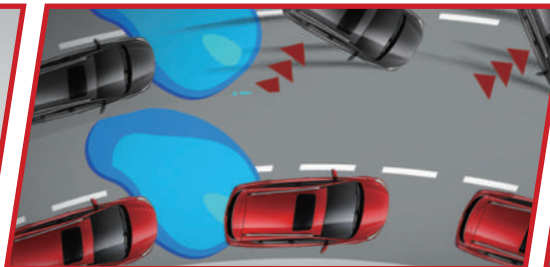

More Quietly Inner Space
Enjoy Private Space

JAC Family Front Face
Equipping Halogen Headlights
with Follow Me Home

Automatic Side Mirrors

Sunshine Roof
Getting Close to Nature

600L Normal Trunk
1800L Maximum Trunk with
Rear Seats Folded

MORE INTELLIGENT OPERATION

Electronic Stability Program

Traction Control System

Hill Start Assistance

MORE CONFIGURATIONS

Driver Seat Heating

Soft Cover (Center Console and Door)

Air Cleaner