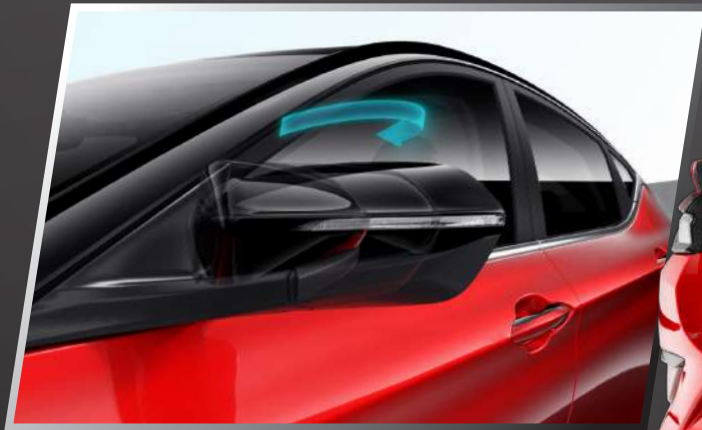

# Intelligent Luxury!

Engine Hood Noise Isolation

10.4" MP5 System

Multifunction steering wheel  
coated with leather.

7" LCD Cluster for Driving Modes  
(Sport - Travel - Leisure)

Exterior Mirror Electric Folding

Cargo space size  
as **LARGEST SPACE**  
in its segment

**From 0 to 100 Km/H 10.5s**

**Ignition of Inspiration**