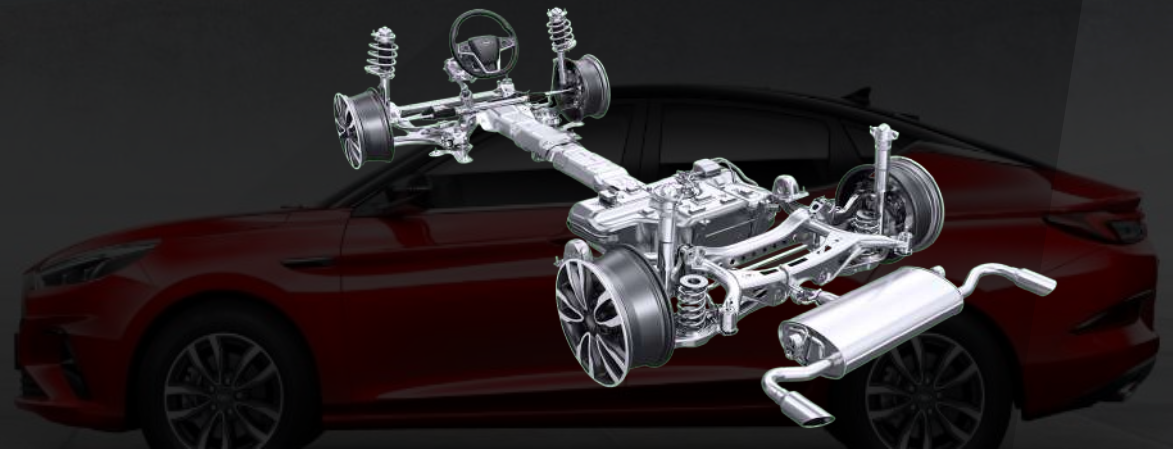

# Breathtaking Design! ————

Drive smoothly  
with the CVT Transmission Technology

The Threading Rear Lights  
MEANS WIDER LOOK!

Dynamic Lighting Collection!  
(64 color ambient light)

# Intelligent Luxury!

Engine Hood Noise Isolation

10.4" MP5 System

Multifunction steering wheel  
coated with leather.

# Sporty Drive Experience!

- Powerful 1.5 Turbo Engine
- Unique Solid Chassis with E-Type multi-pillar independent suspension from VW!
- Bosch 9.3 Electronic Stability Program
- Fuel Efficient (Save 0.3L / 100Km)
- Sensitive & Powerful Electronic Power Steering (EPS)